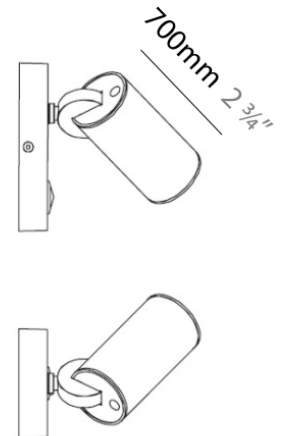

TUB LED SURFACE

D93203

PROJECT	
TYPE	
NOTES	
QUANTITY	
DATE	

GENERAL

Series: Tub LED
Brand: Milan
Division: Design
Mounting Type: Surface
Mounting Location: Wall
Subcategory: Spots

PHYSICAL

Diameter (mm): 40
Diameter (in): 1 ⁹/₁₆
Length (mm): 70
Length (in): 2 ³/₄
Height (mm): 100
Height (in): 3 ¹⁵/₁₆
Extension (mm): 120
Extension (in): 4 ³/₄

ELECTRICAL

Lamp Type: LED
Max. Wattage Per Lamp (W): 4
Dimming: Electronic Low Voltage Dimming
Driver Included: No
Lamp Voltage (V): 120

LED

Number of LEDs: 1
Color Temperature (°K): 2700
Nominal Lumen (lm): 300
CRI: >80 CRI

OPTICAL

RATINGS AND CERTIFICATIONS

Certified By: Certified for North American Standards
IP rating: IP20