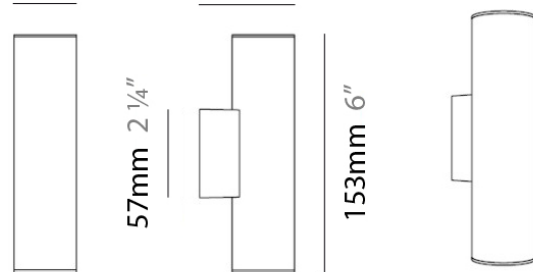

Shape: Cylinder
 Diameter (mm): 108
 Diameter (in): 4 1/4
 Length (mm): 40
 Length (in): 1 9/16
 Height (mm): 103
 Height (in): 4 1/16
 Extension (mm): 61
 Extension (in): 2 3/8
 Light Distribution: Uplight
 Weight (kg): 1.4
 Weight (lbs): 3
 Fixture Finish: Chrome
 Fixture Material: Metal

PROJECT	
TYPE	
NOTES	
QUANTITY	
DATE	

GENERAL

Series: Tub LED
 Brand: Milan
 Division: Design
 Mounting Type: Surface
 Mounting Location: Wall
 Subcategory: Up/Down Light

PHYSICAL

Shape: Cylinder
 Diameter (mm): 108
 Diameter (in): 4 1/4
 Length (mm): 40
 Length (in): 1 9/16
 Height (mm): 153
 Height (in): 6
 Extension (mm): 61
 Extension (in): 2 3/8
 Light Distribution: Direct / Indirect
 Weight (kg): 1.4
 Weight (lbs): 3
 Fixture Finish: WHI
 Fixture Material: Metal

OPTICAL

RATINGS AND CERTIFICATIONS

Certified By: CSA Certified to UL and CSA Standards
 IP rating: IP20

Ø108mm 4 1/4"

J-Box cover plate Included

40mm 1 9/16" 61mm 2 3/8"

TUB LED SURFACE

D93203

PROJECT	
TYPE	
NOTES	
QUANTITY	
DATE	

GENERAL

Series: Tub LED
 Brand: Milan
 Division: Design
 Mounting Type: Surface
 Mounting Location: Wall
 Subcategory: Spots

PHYSICAL

Diameter (mm): 40
 Diameter (in): 1 ⁹/₁₆
 Length (mm): 70
 Length (in): 2 ³/₄
 Height (mm): 100
 Height (in): 3 ¹⁵/₁₆
 Extension (mm): 120
 Extension (in): 4 ³/₄